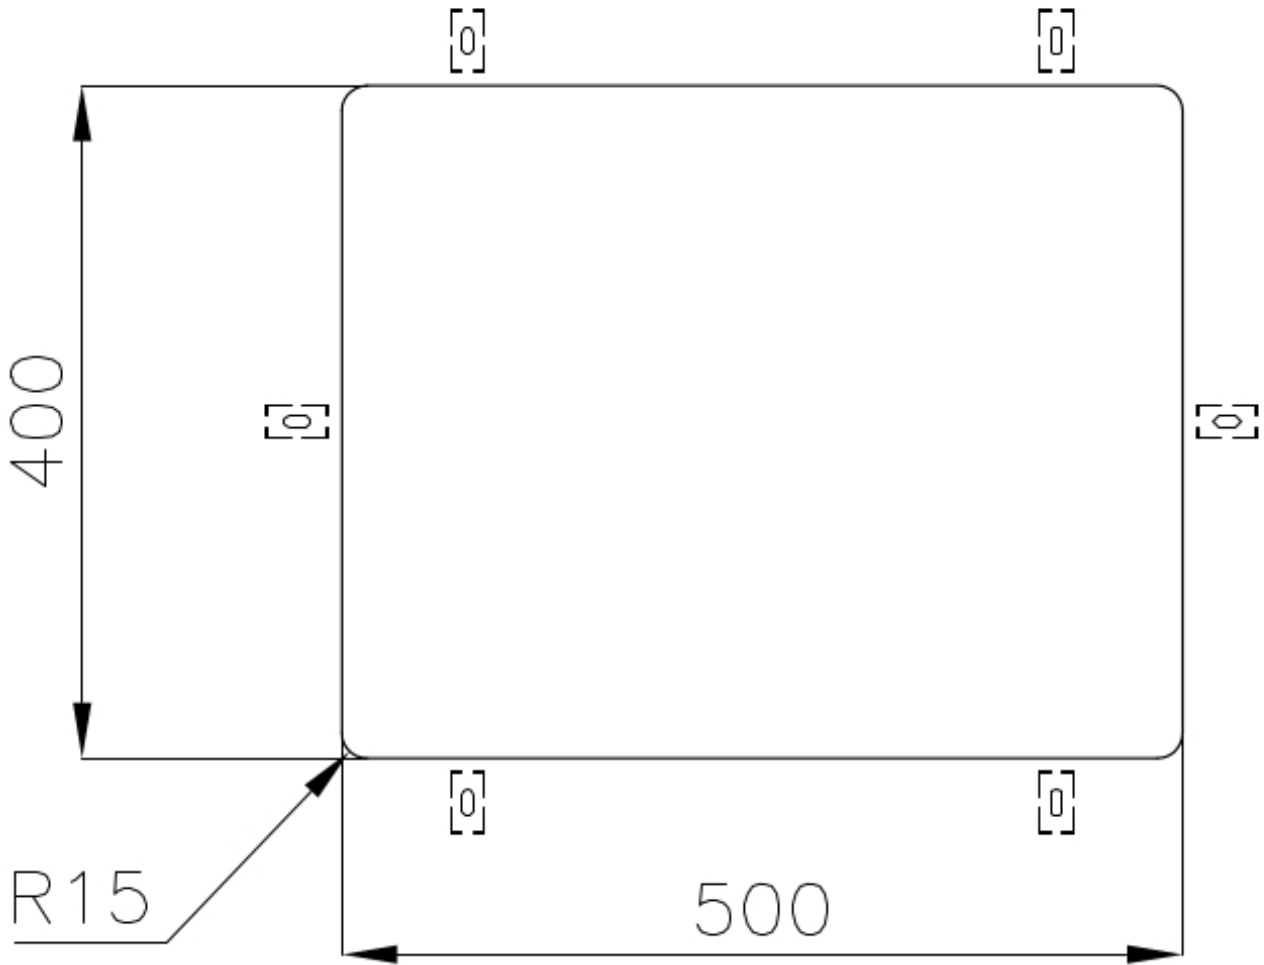

Sink KE - R15

Kitchen Sinks

Code: 2155 850

DETAILS

Edge/Installation Type	Undermount
Finish	Foster brushed
Material	AISI 304 stainless steel
Texture	Foster brushed
Base	60 cm
Dimensions	540x440 mm
Standard fittings	Fixing hooks, gasket, drain, overflow and siphon, boxed packing
Mixer holes	No standard holes
Built-in hole	View technical data sheet

Drainer No

Width 54 cm

Bowl dimension 500x400mm

Number of bowls 1 bowl

Waste fitting 3,5" drain

FEATURES

High thickness 1mm thick steel. A significant thickness, which guarantees the maximum sturdiness and durability.

Basket 3,5" waste fitting The drain is equipped with a large 3.5" drain, with the practical basket cap that prevents the discharge of solid parts.

Perimetral overflow The overflow is always a security on the Foster sinks that prevents the overflow of water in case of oversights. The perimeter drain solution improves aesthetics thanks to its square and essential shape.

Small radius Bowls with squared shapes with a modern design and an increased capacity, for a minimal aesthetics connected with an extreme practicality.

TECHNICAL DATA

Cut out size
Dimensioni per foratura top